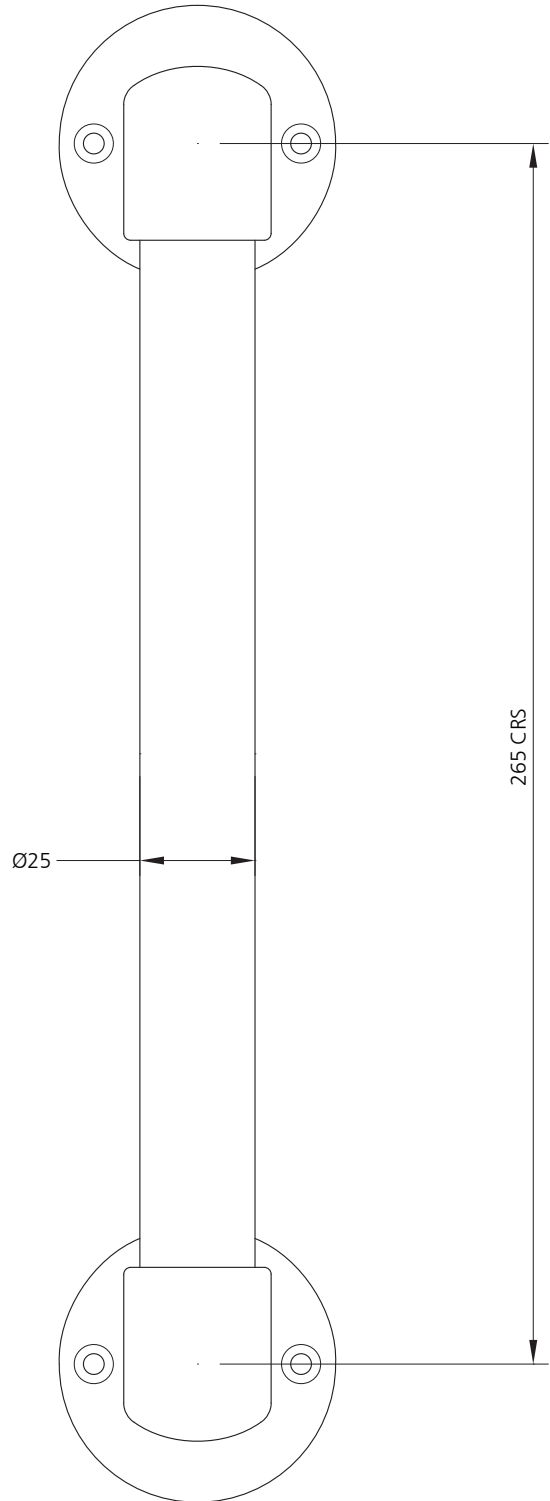

LEFROY BROOKS

IBROC HOUSE ESSEX ROAD
HODDESDON HERTS EN11 OQS UK
T: +44 (0)1992 708 316 F: +44 (0)1992 708 317

LB-4513

CLASSIC STOVE ENAMELLED GRAB BAR
WITH LARGE BACKPLATE

DIMENSIONAL DATA SHEET

DATE: 30 June 2010

ISSUE: 038 A

©COPYRIGHT 2010. CHRISTO LEFROY BROOKS. ALL RIGHTS RESERVED.

DIMENSIONS IN MILLIMETRES

WHILST EVERY EFFORT IS MADE TO ENSURE THE ACCURACY OF THESE DATA SHEETS THEY ARE SUBJECT TO CHANGE WITHOUT NOTICE AS PART OF THE COMPANY'S PRODUCT DEVELOPMENT PROCESS