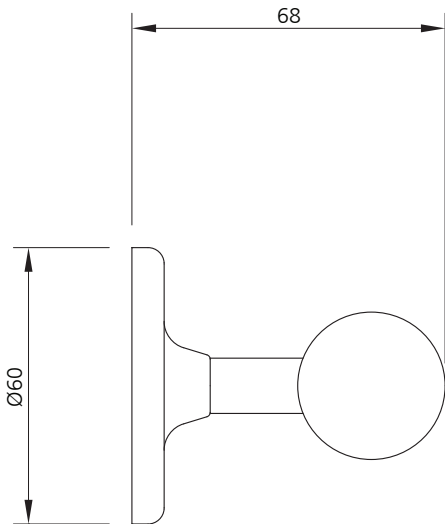

LEFROY BROOKS

IBROC HOUSE ESSEX ROAD
HODDESDON HERTS EN11 OQS UK
T: +44 (0)1992 708 316 F: +44 (0)1992 708 317

LB-4513

CLASSIC STOVE ENAMELLED GRAB BAR
WITH LARGE BACKPLATE

DIMENSIONAL DATA SHEET

DATE: 30 June 2010

ISSUE: 038 A

©COPYRIGHT 2010. CHRISTO LEFROY BROOKS. ALL RIGHTS RESERVED.

DIMENSIONS IN MILLIMETRES

WHILST EVERY EFFORT IS MADE TO ENSURE THE ACCURACY OF THESE DATA SHEETS THEY ARE SUBJECT TO CHANGE WITHOUT NOTICE AS PART OF THE COMPANY'S PRODUCT DEVELOPMENT PROCESS