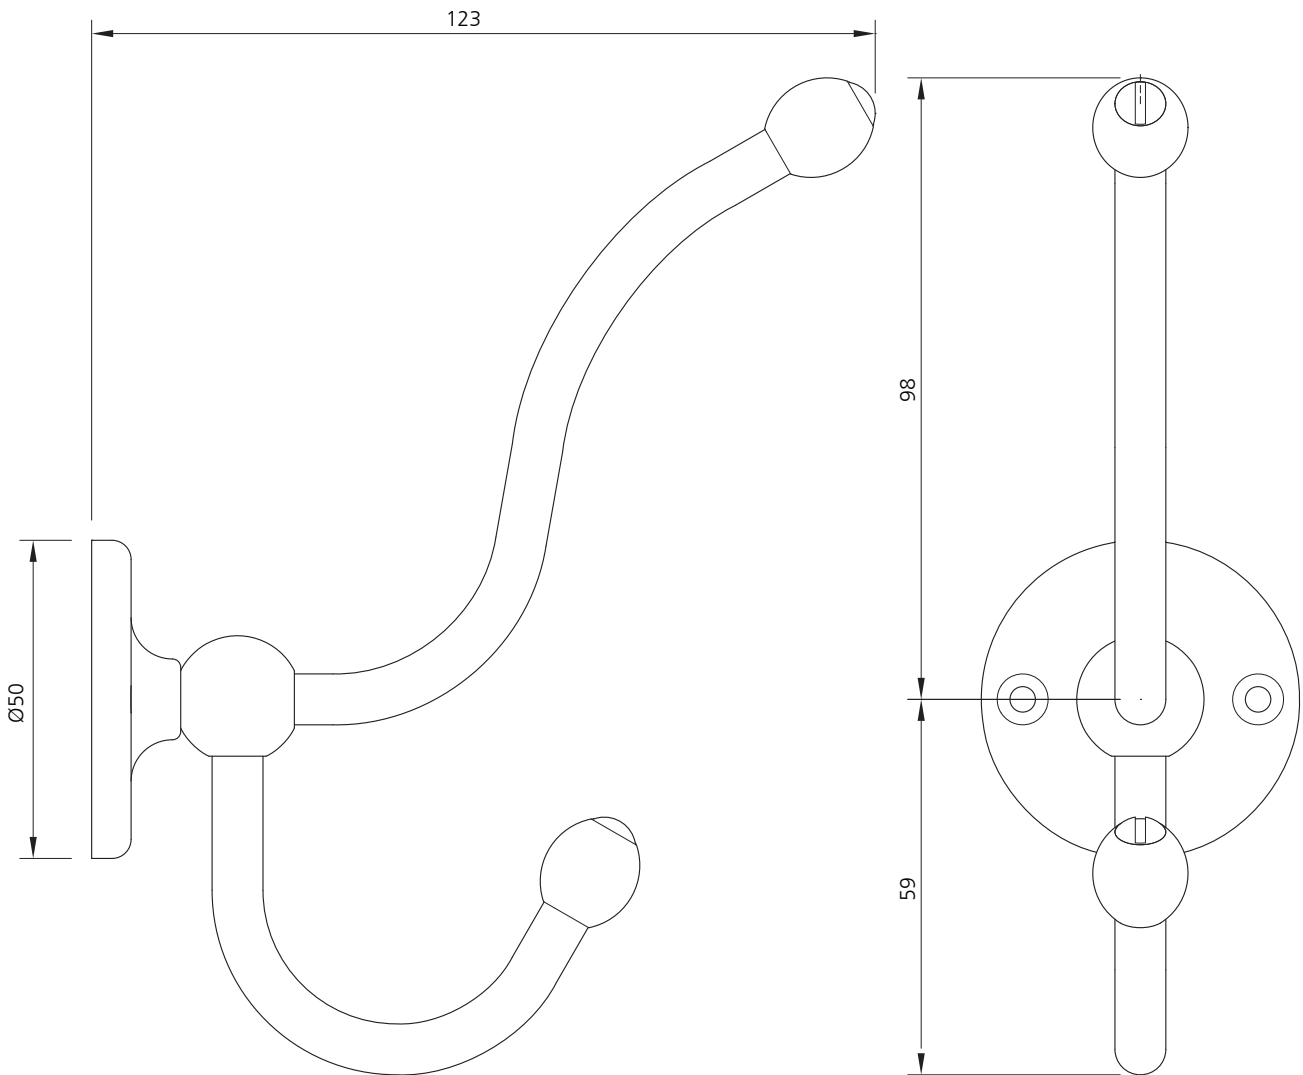

**LEFROY BROOKS**

IBROC HOUSE ESSEX ROAD  
HODDESDON HERTS EN11 OQS UK  
T: +44 (0)1992 708 316 F: +44 (0)1992 708 317

**LB-4511**

CLASSIC DOUBLE ROBE HOOK  
WITH CERAMIC ACORNS

DIMENSIONAL DATA SHEET

DATE: 30 June 2010

ISSUE: 035

©COPYRIGHT 2010. CHRISTO LEFROY BROOKS. ALL RIGHTS RESERVED.

DIMENSIONS IN MILLIMETRES

WHILST EVERY EFFORT IS MADE TO ENSURE THE ACCURACY OF THESE DATA SHEETS THEY ARE SUBJECT TO CHANGE WITHOUT NOTICE AS PART OF THE COMPANY'S PRODUCT DEVELOPMENT PROCESS