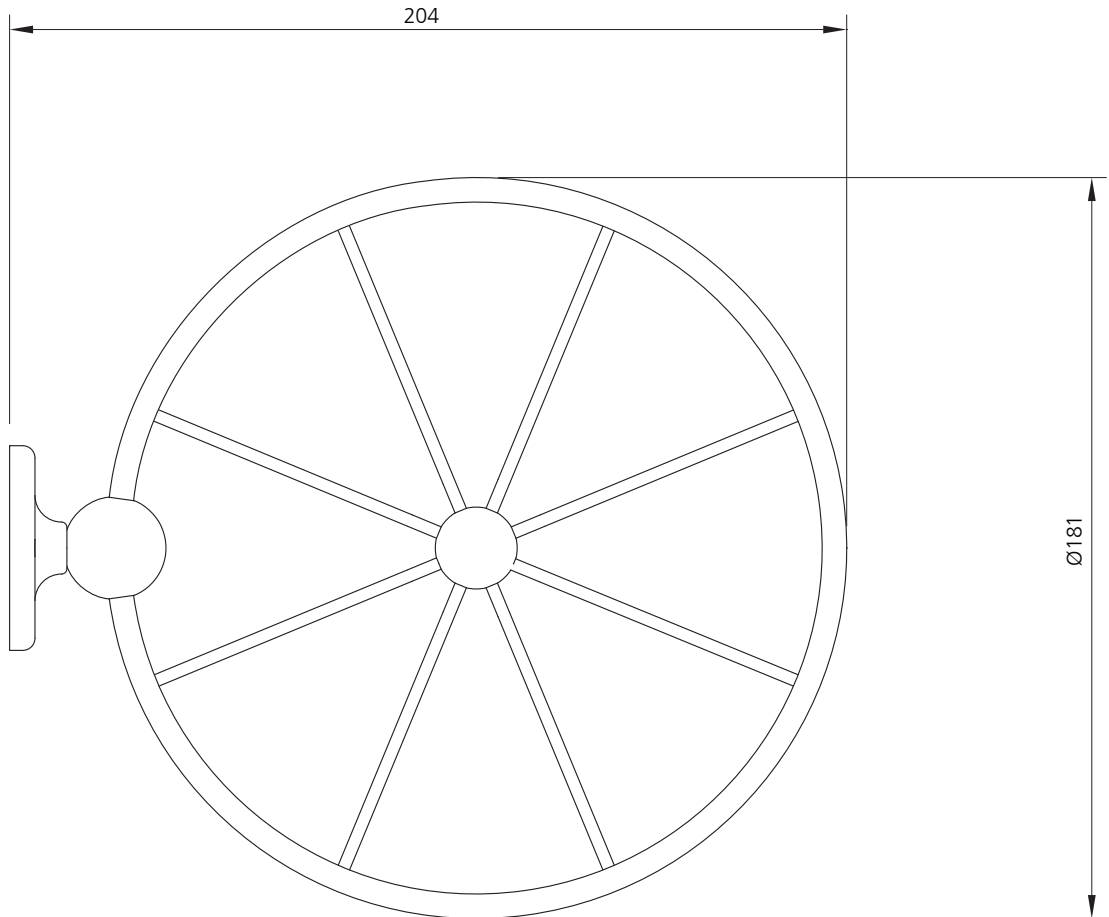

LEFROY BROOKS

IBROC HOUSE ESSEX ROAD
HODDESDON HERTS EN11 OQS UK
T: +44 (0)1992 708 316 F: +44 (0)1992 708 317

LB-4506

CLASSIC CIRCULAR REAL
SPONGE BASKET

DIMENSIONAL DATA SHEET

DATE: 30 June 2010

ISSUE: 035

©COPYRIGHT 2010. CHRISTO LEFROY BROOKS. ALL RIGHTS RESERVED.

DIMENSIONS IN MILLIMETRES

WHILST EVERY EFFORT IS MADE TO ENSURE THE ACCURACY OF THESE DATA SHEETS THEY ARE SUBJECT TO CHANGE WITHOUT NOTICE AS PART OF THE COMPANY'S PRODUCT DEVELOPMENT PROCESS