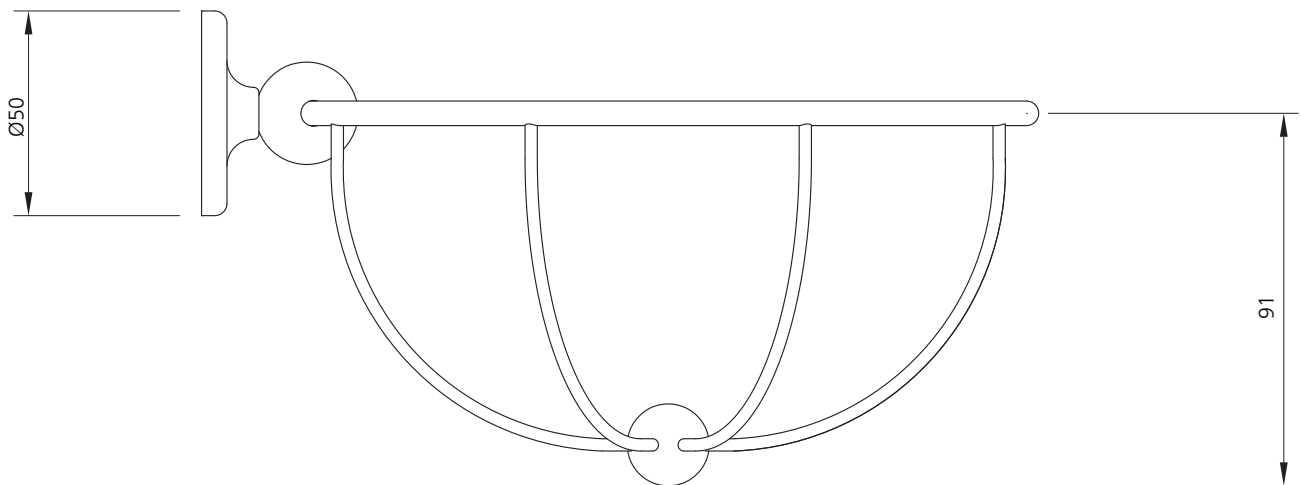

LEFROY BROOKS

IBROC HOUSE ESSEX ROAD
HODDESDON HERTS EN11 OQS UK
T: +44 (0)1992 708 316 F: +44 (0)1992 708 317

LB-4506

CLASSIC CIRCULAR REAL
SPONGE BASKET

DIMENSIONAL DATA SHEET

DATE: 30 June 2010

ISSUE: 035

©COPYRIGHT 2010. CHRISTO LEFROY BROOKS. ALL RIGHTS RESERVED.

DIMENSIONS IN MILLIMETRES

WHILST EVERY EFFORT IS MADE TO ENSURE THE ACCURACY OF THESE DATA SHEETS THEY ARE SUBJECT TO CHANGE WITHOUT NOTICE AS PART OF THE COMPANY'S PRODUCT DEVELOPMENT PROCESS