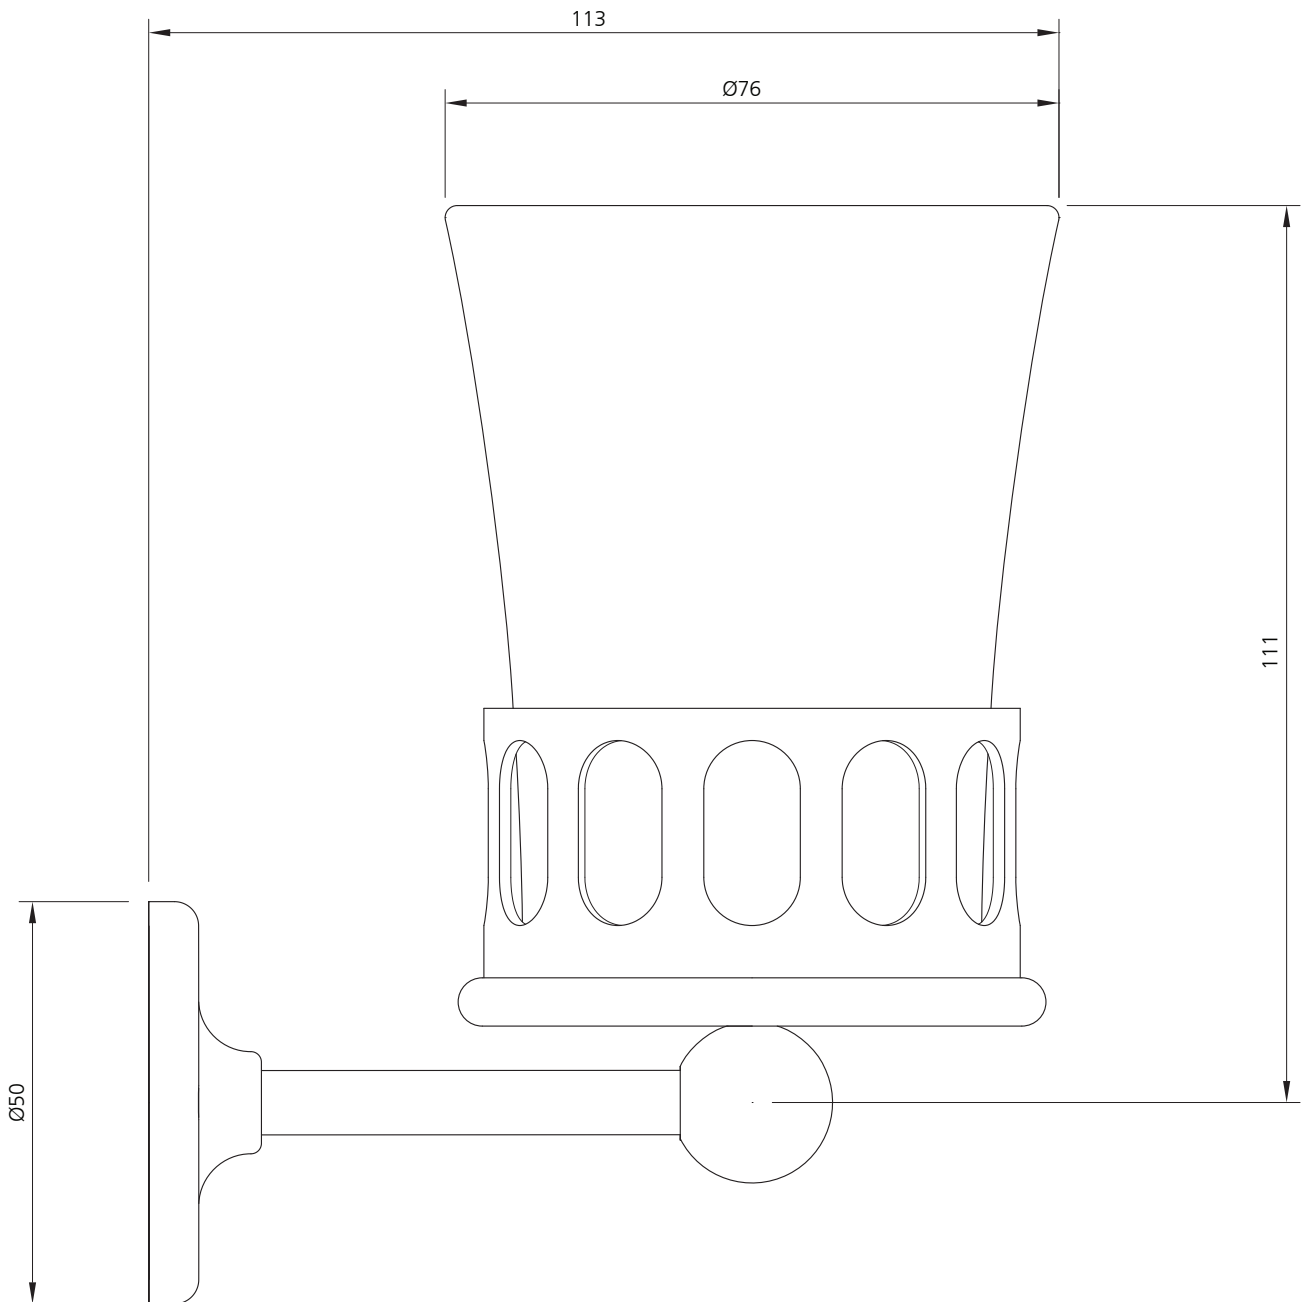

**LEFROY BROOKS**

IBROC HOUSE ESSEX ROAD  
HODDESDON HERTS EN11 OQS UK  
T: +44 (0)1992 708 316 F: +44 (0)1992 708 317

**LB-4502**

CLASSIC FINE BONE CHINA  
MUG AND HOLDER

DIMENSIONAL DATA SHEET

DATE: 30 June 2010

ISSUE: 034

©COPYRIGHT 2010. CHRISTO LEFROY BROOKS. ALL RIGHTS RESERVED.

DIMENSIONS IN MILLIMETRES

WHILST EVERY EFFORT IS MADE TO ENSURE THE ACCURACY OF THESE DATA SHEETS THEY ARE SUBJECT TO CHANGE WITHOUT NOTICE AS PART OF THE COMPANY'S PRODUCT DEVELOPMENT PROCESS